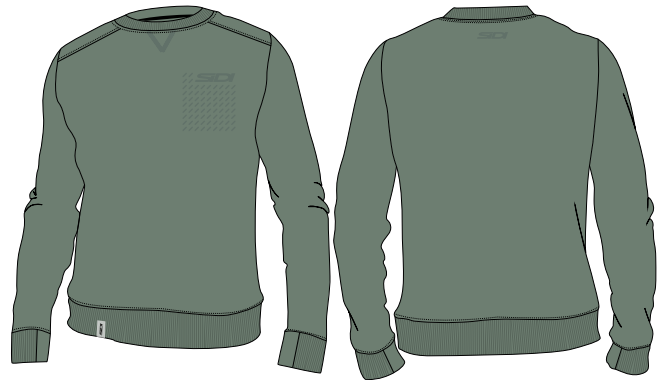

394 **MUD TRAIL SOCKS - EXTRA LONG**
PCAMUDTRAIL

color: black/grey
size: 38/42 - 43/47

SIDI CASUAL

FELPA AURA 00MPFELPAAURA

color: pepper - green
size: XS - S - M - L - XL - XXL

FELPA CAPTA 00MPFELPACAPTA

color: black/pepper - steel/blue
size: XS - S - M - L - XL - XXL