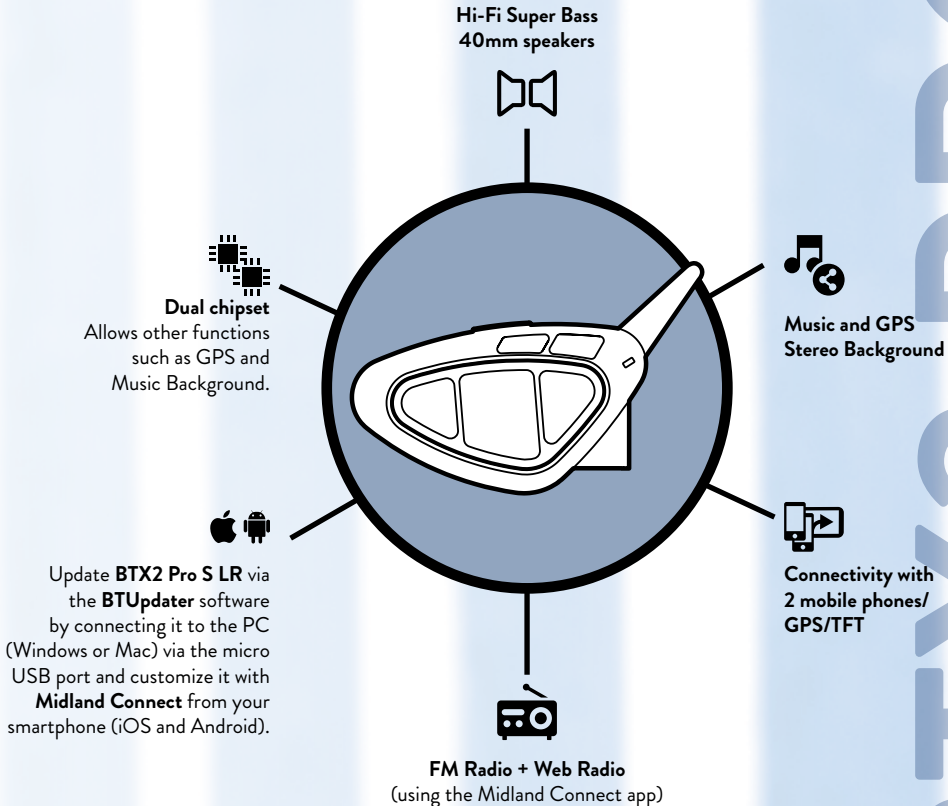

BTX2 Pro S LR is the top-of-the-range intercom with dual Bluetooth chipset technology: 4 pairs, with driver and passenger connected in Conference mode, up to 6 people in One-to-One mode. All this in Full Duplex mode, with digital quality, DSP noise suppression system and AGC (a system you can disable and adjust) to control the volume automatically according to the background noise.

Compatible with integrated connectivity and control systems adopted by the major motorcycle manufacturers (BMW, KTM, Honda, Ducati...).

CONFERENCE
4 PAIRS (MIDLAND)

ONE-TO-ONE BLUETOOTH
INTERCOM 6 PEOPLE
MIDLAND/CARDO/UCLEAR

UP TO 1600 M

BTX2 PRO S LR

FEATURES

- Bluetooth® dual chipset
- Universal Intercom
- Music Share
- FM radio with RDS, 6 preset stations / radio via app
- Voice status messages, Vox
- Connects 2 mobile phones
- Stereo Background
- Fixing system with bi-adhesive tape and clamp
- **Waterproof IPX6**