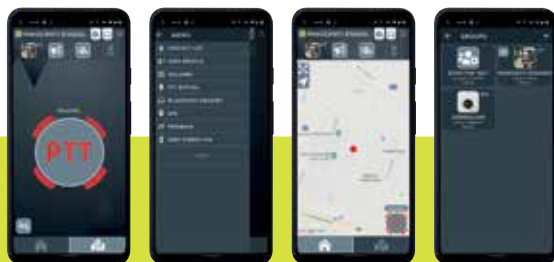

PACKAGING AND CODES

Communication button with silicone strap for handlebar fixing/release.

code C1238

BTTALK APP

The app to communicate in group

With **BTTalk** (for iOS and Android) you can create groups of friends without limit of number and distance*, talking to them wherever they are and checking their position on the map. Find out how easy it is to use and set up the **BTTalk** app: download **BTTalk** to your iOS or Android smartphone, create a group, select participants from your address book and communicate in total safety.