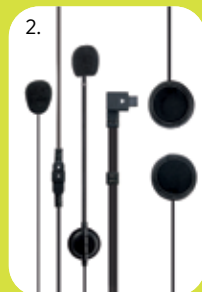

1. **BTX series audio kit C1008.01**
  Standard stereo audio kit complete with speaker and 2 microphones (wire/boom).
2. **BT2 Audio Kit R13083**
  Standard stereo audio kit complete with speaker and 2 microphones (wire/boom).
3. **BTX series single base C1607**
  with bi-adhesive tape