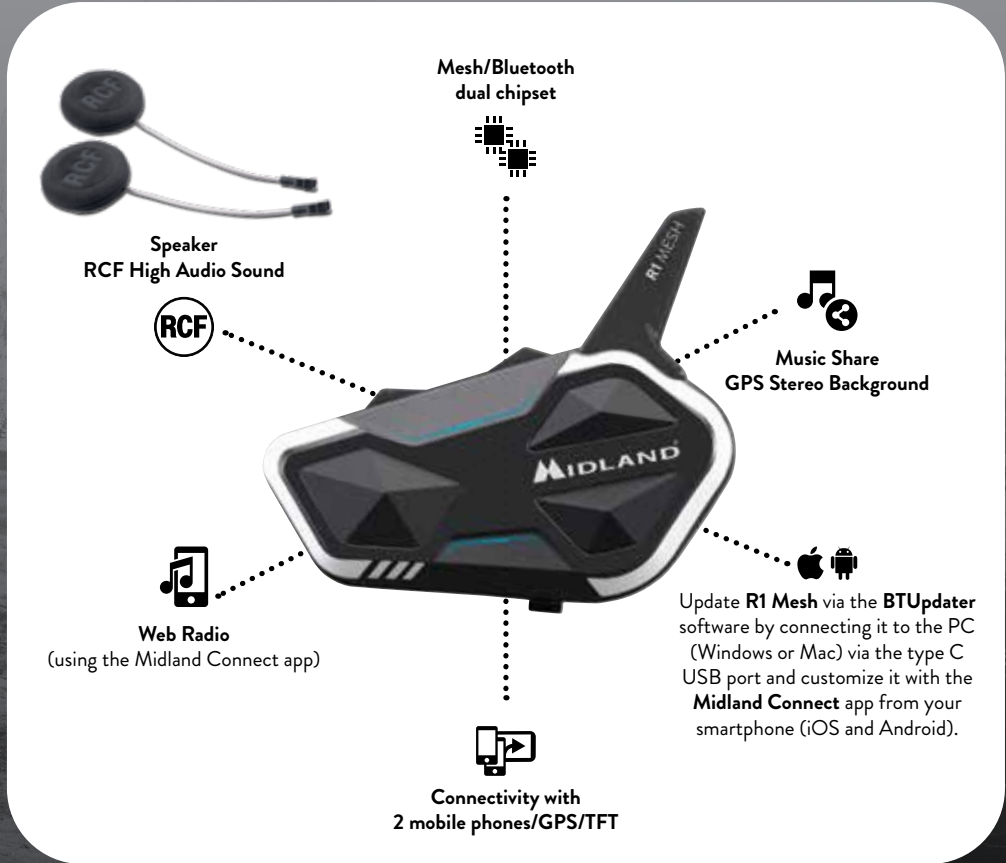

Universal Intercom

Pair your Midland intercom with
another of any brand

Magic Lock

Automatic coupling system
with magnets

Digital Noise Killer

Noise suppression filter

Noise Gate

Smart Mike recognizer

Crystal Voice processing

Communication quality and stability
for a clear and powerful voice

Autonomy:

Mesh mode 15 hours
Bluetooth mode 23 hours