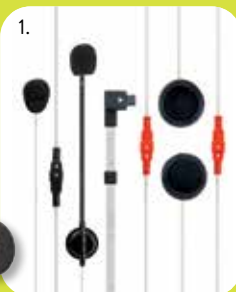

1. **BTX series audio kit C1008.01**
Standard stereo audio kit complete with speaker and 2 microphones (wire/boom).
2. **BT2 Audio Kit R13083**
Standard stereo audio kit complete with speaker and 2 microphones (wire/boom).
3. **BTX series single base C1607**
with bi-adhesive tape