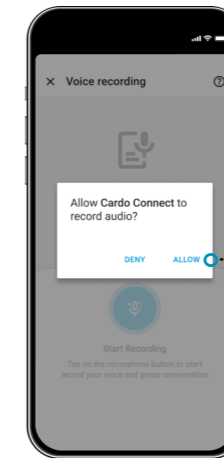

INTERCOM RECORDING FEATURE

Capture your voice and intercom conversations creating unforgettable memories.

Available with PACKTALK PRO, PACKTALK EDGE & PACKTALK NEO.

STEP 01

On your Cardo Connect home screen, tap "Voice recording"

STEP 02

Grant app permissions to record audio

STEP 03

Tap on the mic icon to start recording

STEP 04

Pause and resume during recording

STEP 05

Stop recording using the "save" button. The recording will be saved to your phone