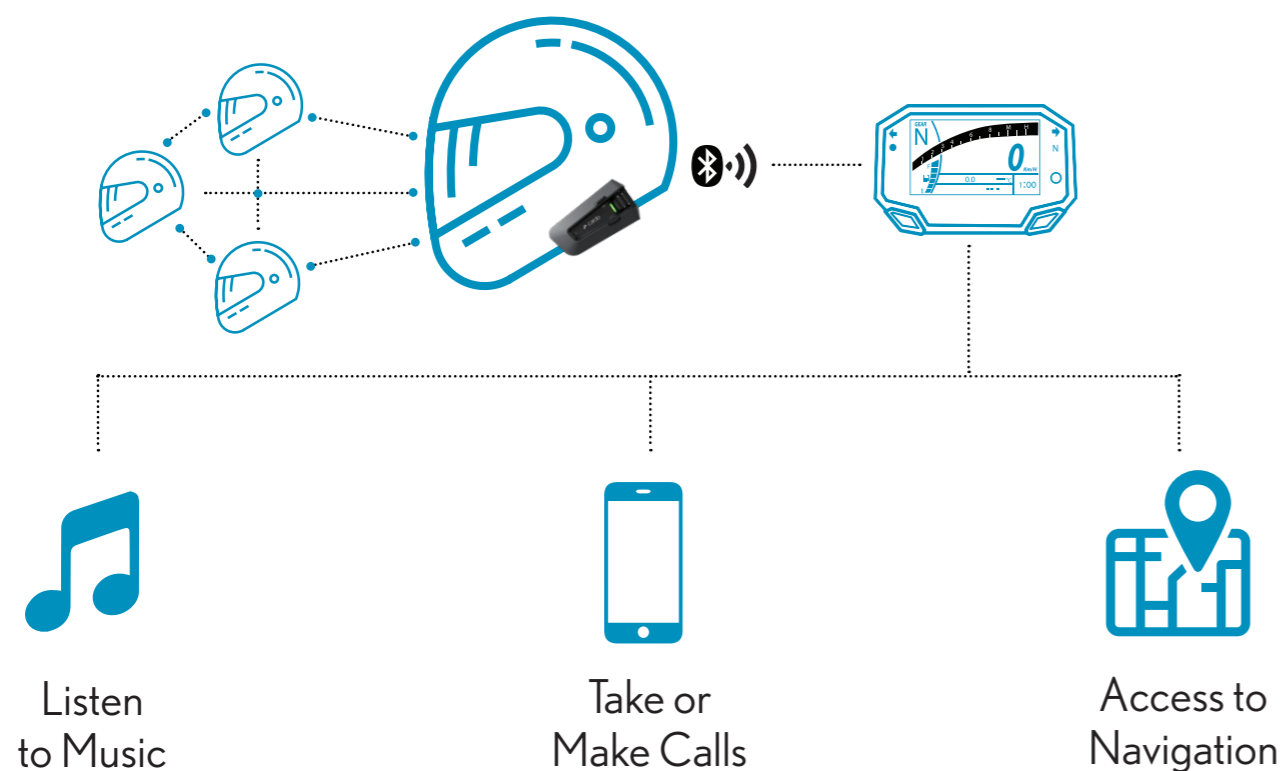

Press for

PACKTALK PRO/EDGE/NEO

FRECOM 4x/2x

SPIRIT/SPIRIT HD

HOW TO PAIR YOUR CARDO TO YOUR MOTORCYCLE

Before starting, please confirm your motorcycle is capable of pairing to a Bluetooth Headset.

Natural Voice command limitations may occur when connected. Actual functionality may vary depending on TFT system.

CARDO & SENA SEAMLESS BLUETOOTH® CONNECTIVITY

The seamless connectivity feature is available for Cardo's current range of communicators equipped with the 5.2 Bluetooth® chip. Just download it directly from your mobile phone using the Cardo Connect app. The update is effective for all Sena devices with a 4.1 Bluetooth chip or higher.