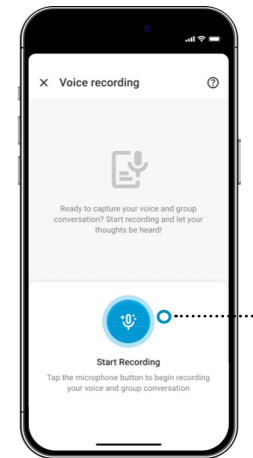

INTERCOM RECORDING FEATURE

Capture your voice and intercom conversations creating unforgettable memories.

Available with PACKTALK PRO, PACKTALK EDGE & PACKTALK NEO.

STEP 01

On your Cardo Connect home screen, tap "Voice recording"

STEP 02

Grant app permissions to record audio

STEP 03

Tap on the mic icon to start recording

STEP 04

Pause and resume during recording

STEP 05

Stop recording using the "save" button. The recording will be saved to your phone