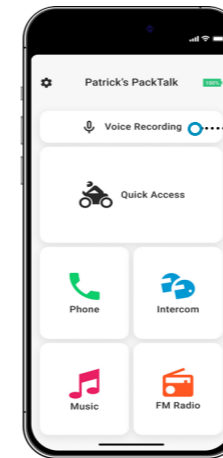

INTERCOM RECORDING FEATURE

Capture your voice and intercom conversations creating unforgettable memories.

Available with PACKTALK PRO, PACKTALK EDGE & PACKTALK NEO.

STEP 01

On your Cardo Connect home screen, tap "Voice recording"

STEP 02

Grant app permissions to record audio

STEP 03

Tap on the mic icon to start recording

STEP 04

Pause and resume during recording

STEP 05

Stop recording using the "save" button. The recording will be saved to your phone