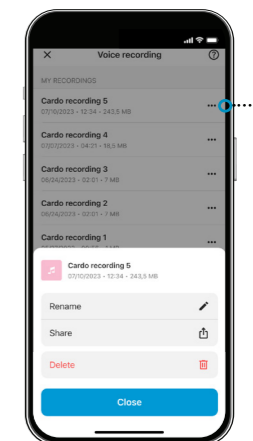

STEP 06

You can play your recording, rename it or share it with others. Tap on three dots