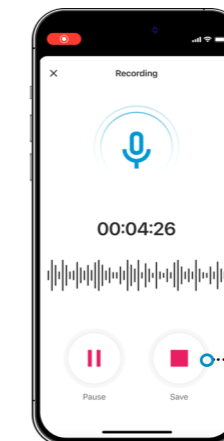

INTERCOM RECORDING FEATURE

Capture your voice and intercom conversations creating unforgettable memories.

Available with PACKTALK PRO, PACKTALK EDGE & PACKTALK NEO.

STEP 01

On your Cardo Connect home screen, tap "Voice recording"

STEP 02

Grant app permissions to record audio

STEP 03

Tap on the mic icon to start recording

STEP 04

Pause and resume during recording

STEP 05

Stop recording using the "save" button. The recording will be saved to your phone