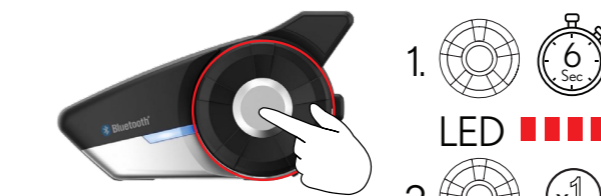

SENA 20S EVO