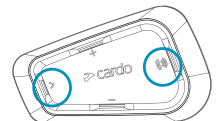

SPIRIT/SPIRIT HD