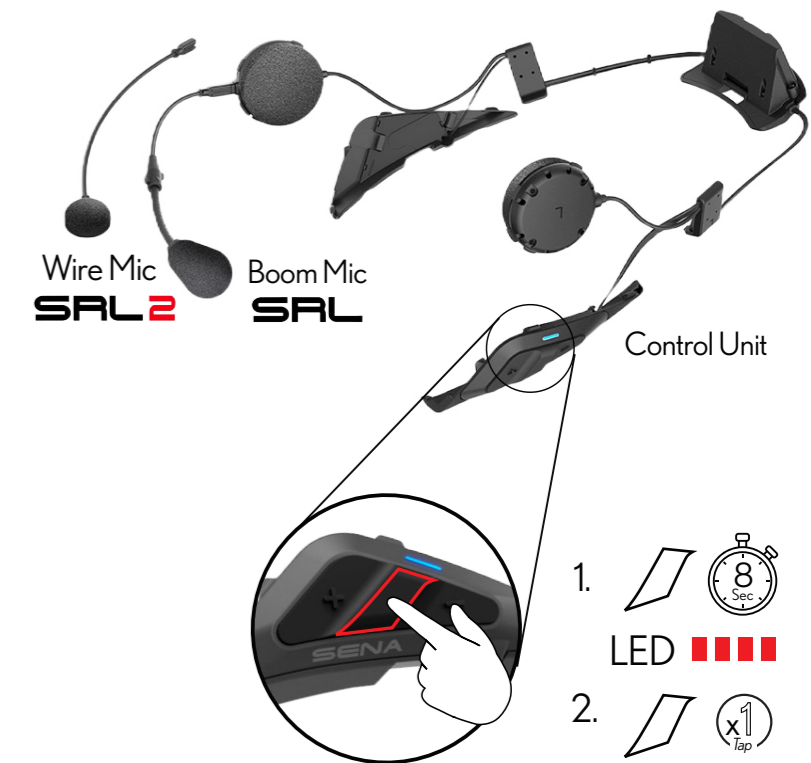

CARDO & SENA SEAMLESS BLUETOOTH® CONNECTIVITY

The seamless connectivity feature is available for Cardo's current range of communicators equipped with the 5.2 Bluetooth® chip. Just download it directly from your mobile phone using the Cardo Connect app. The update is effective for all Sena devices with a 4.1 Bluetooth chip or higher.

SENA 50R

SENA 30K

SENA SF4

SENA 20S EVO

1. LED
- 2.

INTRODUCING

INTERCOM RECORDING FEATURE

HOW TO USE