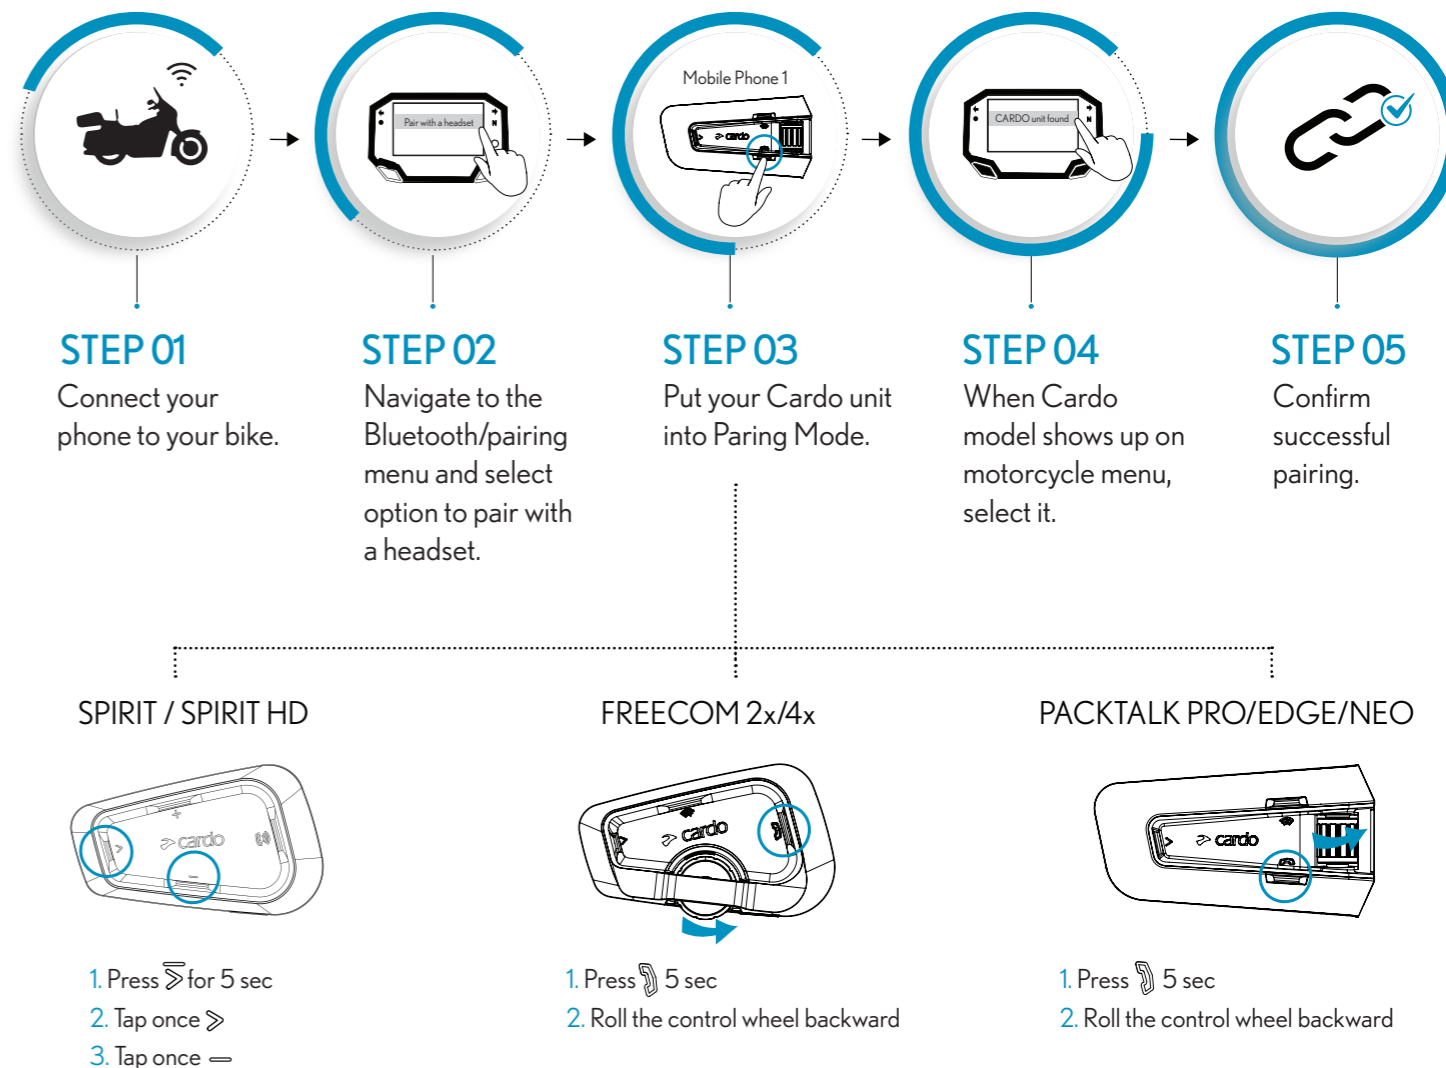

Press for

PACKTALK PRO/EDGE/NEO

FRECOM 4x/2x

SPIRIT/SPIRIT HD

HOW TO PAIR YOUR CARDO TO YOUR MOTORCYCLE

Before starting, please confirm your motorcycle is capable of pairing to a Bluetooth Headset.

Natural Voice command limitations may occur when connected. Actual functionality may vary depending on TFT system.

CARDO & SENA SEAMLESS BLUETOOTH® CONNECTIVITY

The seamless connectivity feature is available for Cardo's current range of communicators equipped with the 5.2 Bluetooth® chip. Just download it directly from your mobile phone using the Cardo Connect app. The update is effective for all Sena devices with a 4.1 Bluetooth chip or higher.