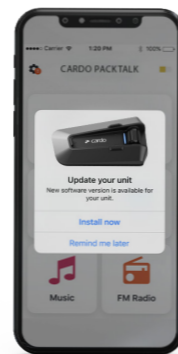

2. Search for Bluetooth® devices

Paired Successfully, Flash

1. Install App

2. Register

3. Update Unit Software

Grouping in DMC Mode:

1. Initiate Pairing

PACKTALK PRO/EDGE/NEO