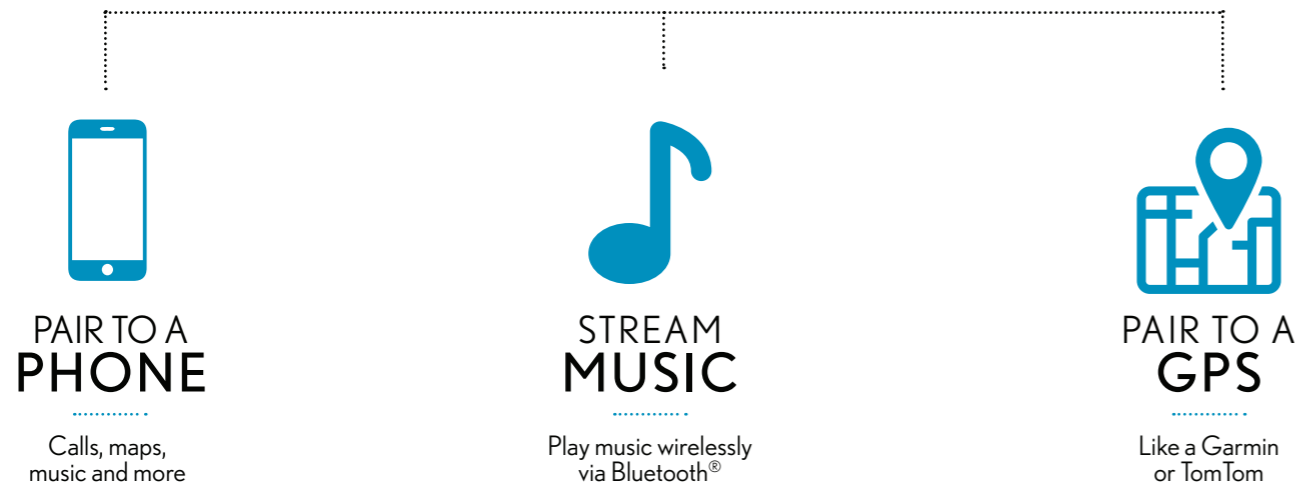

QUICK GUIDE TO HELMET COMMS & CONNECTIVITY

KNOW THIS:

All helmet Bluetooth® & MESH headsets on the market are capable of these 3 things...

Quality & Features will differ greatly between brands

BUT IF IT'S A *cardo* IT HAS:

- ✓ A waterproof casing
- ✓ Unmatched sound
- ✓ Best in class wind noise suppression
- ✓ Cross-Brand Connectivity
- ✓ Automatic volume adjustment
- ✓ USB type C
- ✓ Fast Charging
- ✓ Bluetooth® 5.2
- ✓ Over-The-Air Software Update
- ✓ Cardo Connect App
- ✓ Tool-less installation
- ✓ Cardo Proven Quality
- ✓ 2 year warranty
  (3 year warranty for PACKTALK EDGE/PRO)

COMPARISON BETWEEN BLUETOOTH® LIVE INTERCOM & MESH

	Standard Bluetooth®		Live Intercom Bluetooth®	Dynamic Mesh Communication
Unit	SPIRIT	SPIRIT HD	FRECOM X	PACKTALK
Always-on Intercom	No	No	Partial (You have to start it at least once)	Yes
Auto Reconnect	No	No	Yes (During the first 5 minutes after disconnection)	Yes. Always.
Intercom Sound Quality	Standard	HD	Wide-band	Wide-band
Parallel Audio Streaming	Partial	Partial	Yes	Yes
Dynamic Intercom Optimization	No	No	No	Yes
Group Size	1-2	1-2	1-4	1-15