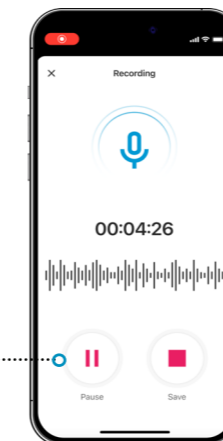

INTERCOM RECORDING FEATURE

Capture your voice and intercom conversations creating unforgettable memories.

Available with PACKTALK PRO, PACKTALK EDGE & PACKTALK NEO.

STEP 01

On your Cardo Connect home screen, tap "Voice recording"

STEP 02

Grant app permissions to record audio

STEP 03

Tap on the mic icon to start recording

STEP 04

Pause and resume during recording

STEP 05

Stop recording using the "save" button. The recording will be saved to your phone