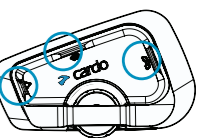

FRECOM 4x/2x