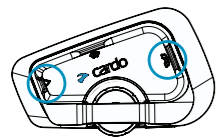

FRECOM 4x/2x